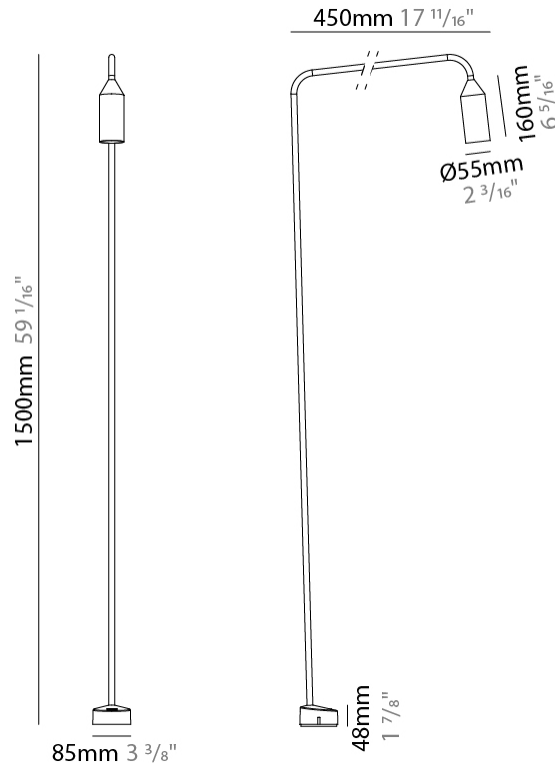

FLAMINGO POST

E9B155-

base number   Finish
Options

1. To build a product code in our configurator select the specify button on the base model # product page
2. To build a manual product code on this datasheet choose from the options listed below in blue font and add the suffix to the base model #

GENERAL

Series: Flamingo
Brand: Platek
Division: Exterior
Mounting Type: Post
Mounting Location: Above Ground
Subcategory: Bollard

PHYSICAL

Shape: Abstract
Diameter (mm): 55
Diameter (in): 2 ³/₁₆
Height (mm): 1500
Height (in): 59 ¹/₁₆
Extension (mm): 450
Extension (in): 17 ¹¹/₁₆
Light Distribution: Direct
Weight (kg): 1.8
Weight (lbs): 4
Screws: No visible screws
Diffuser: Frosted Methacrylate - 2mm
Fixture Finish: [BLK / WHI / COR](#)
Fixture Material: Aluminum
Upon Request: Finishes - Anthracite, Bronze

ELECTRICAL

Lamp Type: LED
Input Wattage (W): 9
Total Output Wattage (W): 7
Dimming: Non-Dimmable / 0-10V Dimming
Driver Included: No
Driver Location: Remote
Driver Type: Constant Voltage - Universal
Driver Class: Class 2
Input Voltage (V): 120 - 277
Constant Voltage (V): 24

LED

Number of LEDs: 1
Color Temperature (°K): 3000
Max. Delivered Lumen (lm): 385
Nominal Lumen (lm): 705
CRI: >80 CRI
Lamp Life (hrs): 60000

OPTICAL

Optic°: 76
Beam Angle: Diffused

RATINGS AND CERTIFICATIONS

Certified By: Certified for North American Standards
IP rating: IP65
IK Rating: IK06
Bug Rating: B0 U0 G0